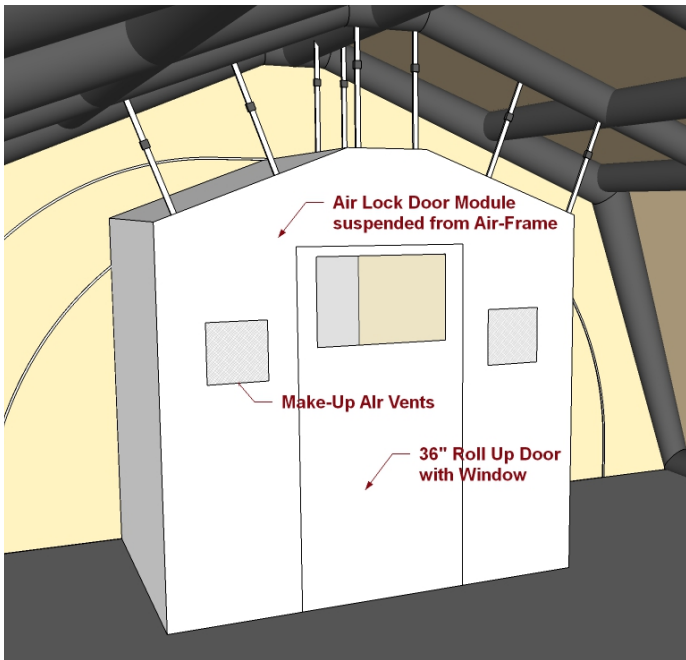

ZUMRO Door Option # 7890

Oversize Connector Door with Air-Lock Module includes:
Single Roll-up Man Door + Connector Zipper

Available on Shelter Models 400, 600, 700, 860, 900 only