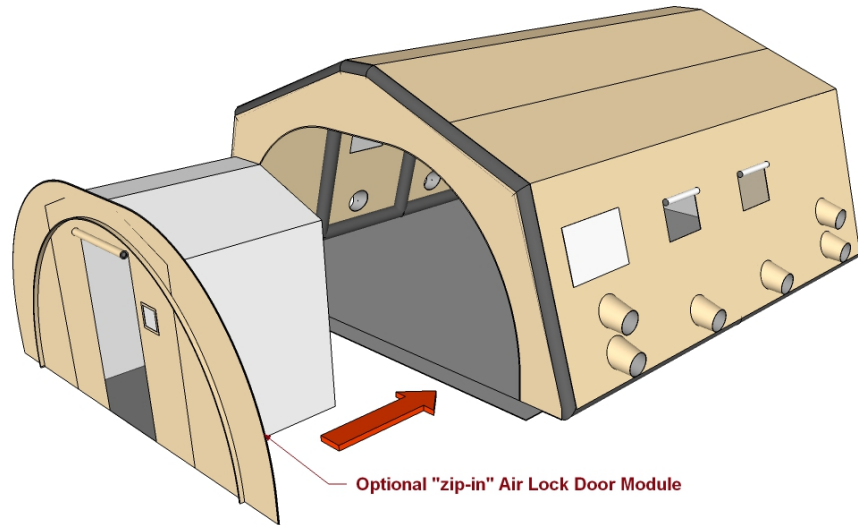

ZUMRO Door Option # 7890

Oversize Connector Door with Air-Lock Module includes:
Single Roll-up Man Door + Connector Zipper

Available on Shelter Models 400, 600, 700, 860, 900 only